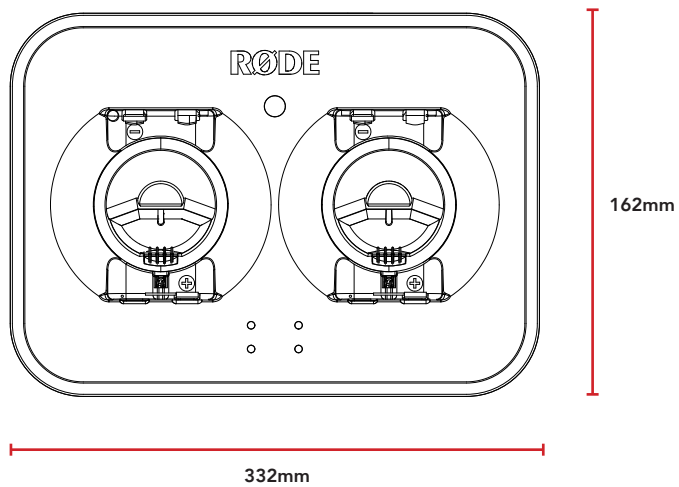

MECHANICAL SPECIFICATIONS

Weight (grams):	375
Dimensions (millimetres):	Length: 162
	Width: 332
	Depth: 75

WHAT'S IN THE BOX

RS-1

DIMENSIONS

TOP VIEW

FRONT VIEW